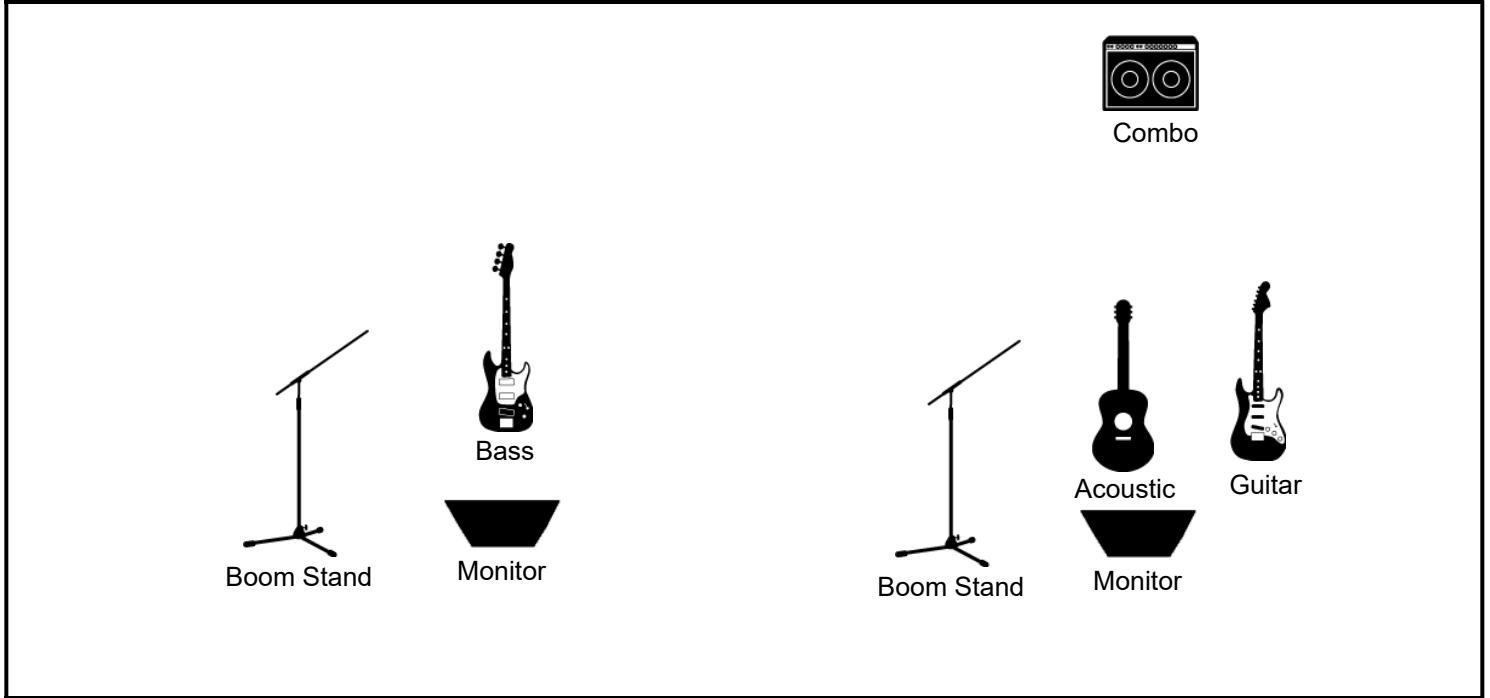

STAGE PLOT DESIGNER

BAND NAME

Seymour Baker Band

VENUE

Duo

SHOW DATE / TIME

STAGE

INPUT LIST