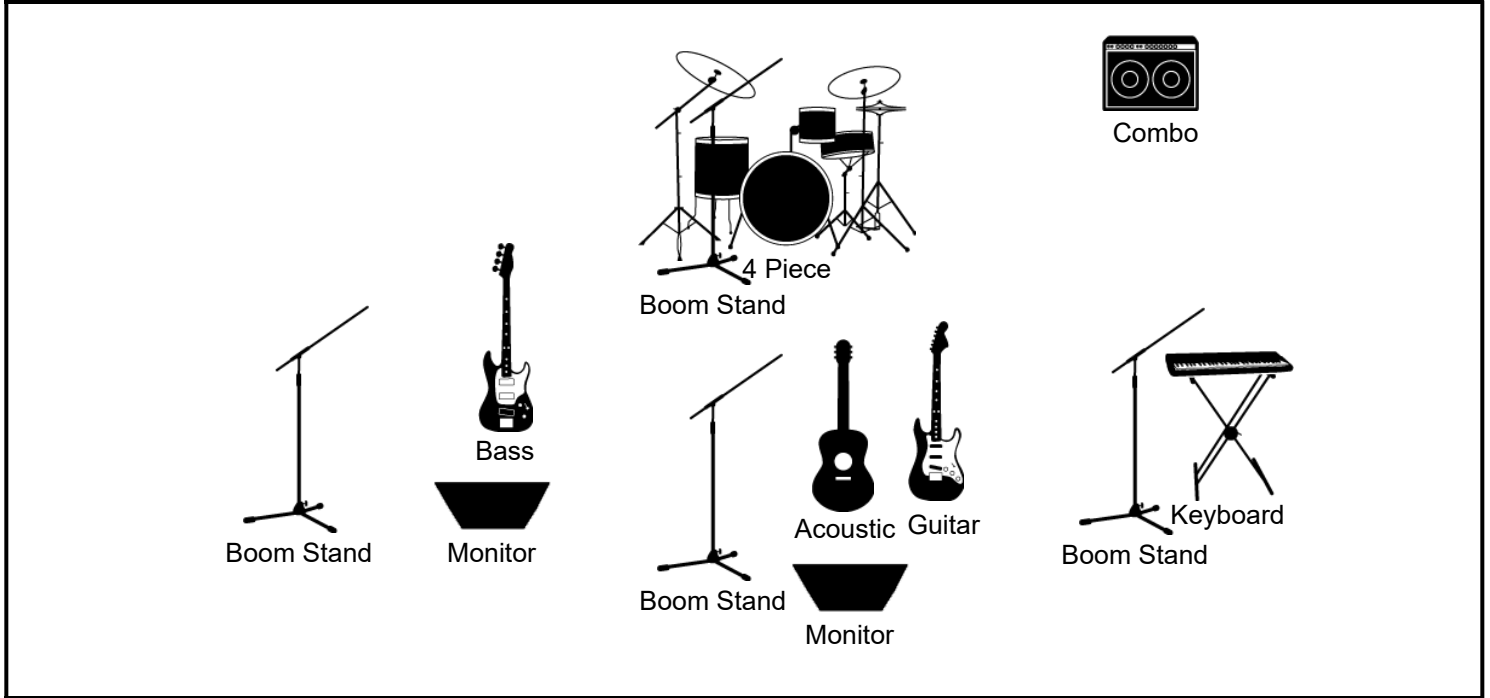

STAGE PLOT DESIGNER

BAND NAME

Seymour Baker Band

VENUE

Quartet

SHOW DATE / TIME

STAGE

INPUT LIST

1	Acoustic Guitar Vocal to PA	9	Overhead Drum Mic to PA	17	
2	Acoustic Guitar DI to PA	10	Keyboard Vocal to PA	18	
3	Combo Amp Mic to PA	11	Keyboard DI to PA	19	
4	Bass Guitar Vocal to PA	12		20	
5	Bass Guitar DI to PA	13		21	
6	Drum Vocal to PA	14		22	
7	Kick Drum Mic to PA	15		23	
8	Snare Drum Mic to PA	16		24	