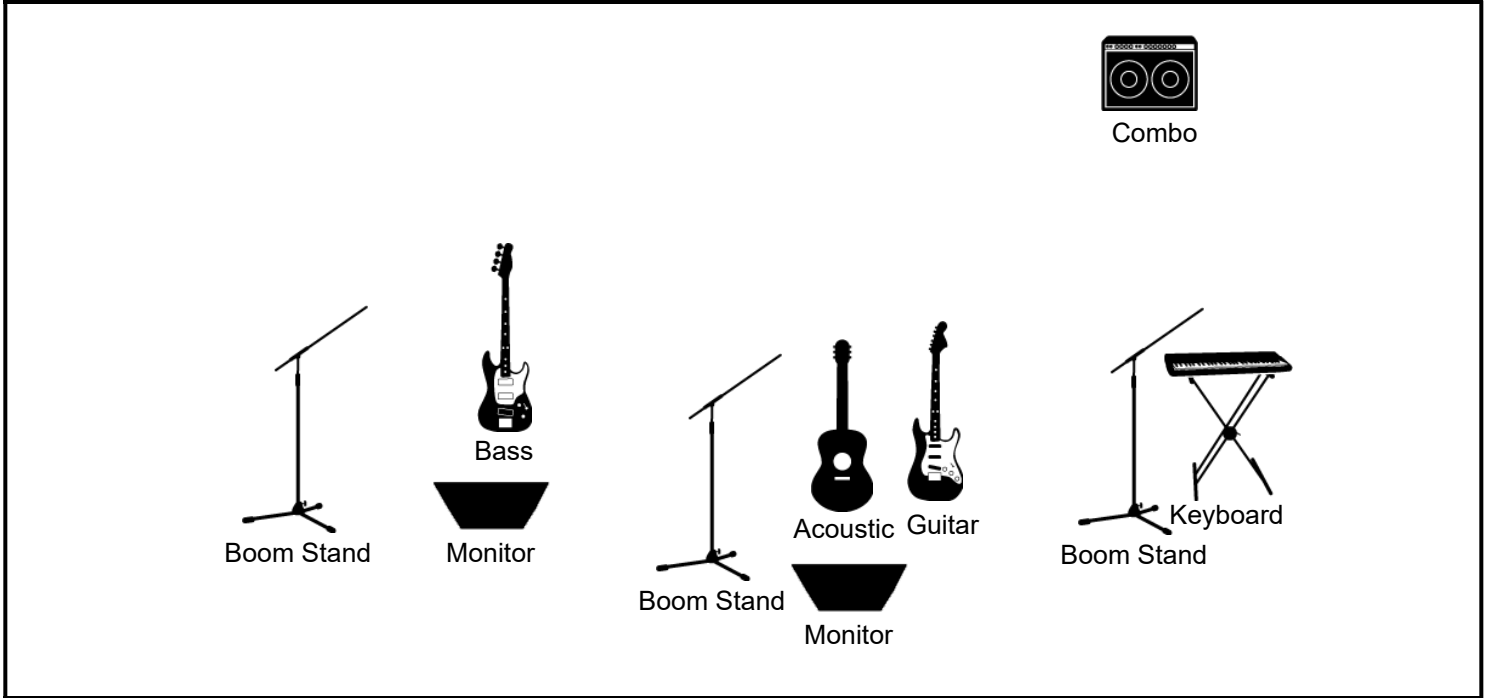

STAGE PLOT DESIGNER

BAND NAME

Seymour Baker Band

VENUE

Trio Haley

SHOW DATE / TIME

STAGE

INPUT LIST

1	Acoustic Guitar Vocal to PA	9	Overhead Drum Mic to PA	17	
2	Acoustic Guitar DI to PA	10	Keyboard Vocal to PA	18	
3	Combo Amp Mic to PA	11	Keyboard DI to PA	19	
4	Bass Guitar Vocal to PA	12		20	
5	Bass Guitar DI to PA	13		21	
6	Drum Vocal to PA	14		22	
7	Kick Drum Mic to PA	15		23	
8	Snare Drum Mic to PA	16		24	